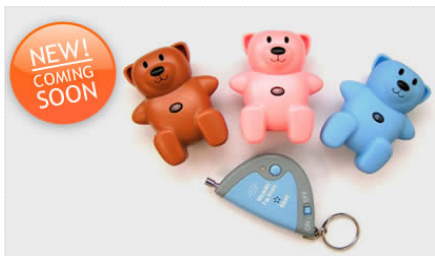

Your Mark 4 Life !

Due to the current volatility of the exchange rates, pricing may be subject to change without further notice.

Child & Personal Locators:

The **Mommy I'm Here child locator** device is advanced, stylish, and easy to use. It comes with long life batteries already installed & is immediately ready for use. The teddy bear shaped receiver is water resistant and comes in brown, baby blue and pink. Some models offer the added "alert" feature!

Starting from ONLY = **R 349.00** per single RX/TX

The **On-Guard Kid's Personal Safety Watch** is a cool digital watch, allowing children easily to activate a 110 decibel alarm in case of emergency, instantly letting folks in their vicinity know they need help. Includes: fun accessories to personalize their watch, a child ID system, parental control function, reminder alarm & an educational DVD to teach your child how to use the watch to stay safe everyday. Empower and educate your child to be safe and secure.

RSP = **R 399.00** per unit

The **S-911 Personal Locator** is a portable GPS tracking device for use as an emergency cell phone with speed dialing for 2-way voice communication. It silently calls any emergency number in the world for immediate assistance. This emergency silent call feature also provides digitized voice message, which can report the time, date, speed, heading and location of a person in distress. Suitable for children, teens, adults and even asset tracking.

RSP = R 300.00 per unit

The Stroller Strap - Ever wish you had more hands? Have a toddler longing to be a 'Big Kid' in every way? Help to foster their independence while keeping them within reach. The 20" Stroller Strap has an easily adjustable padded wrist loop for comfort and can be attached to the stroller or for added convenience to the shopping cart or even a belt loop so your toddler can enjoy their 'Big Kid Freedom' while still being within reach.