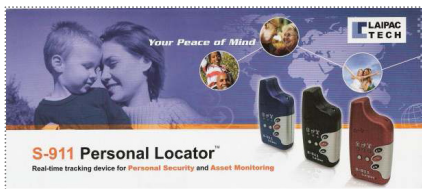

Your Mark 4 Life !

Due to the current volatility of the exchange rates, pricing may be subject to change without further notice.

Child & Personal Locators:

The **Mommy I'm Here child locator** device is advanced, stylish, and easy to use. It comes with long life batteries already installed & is immediately ready for use. The teddy bear shaped receiver is water resistant and comes in brown, baby blue and pink. Some models offer the added "alert" feature!

Starting from ONLY = **R 349.00** per single RX/TX

The **On-Guard Kid's Personal Safety Watch** is a cool digital watch, allowing children easily to activate a 110 decibel alarm in case of emergency, instantly letting folks in their vicinity know they need help. Includes: fun accessories to personalize their watch, a child ID system, parental control function, reminder alarm & an educational DVD to teach your child how to use the watch to stay safe everyday. Empower and educate your child to be safe and secure.

RSP = **R 399.00** per unit

The **S-911 Personal Locator** is a portable GPS tracking device for use as an emergency cell phone with speed dialing for 2-way voice communication. It silently calls any emergency number in the world for immediate assistance. This emergency silent call feature also provides digitized voice message, which can report the time, date, speed, heading and location of a person in distress. Suitable for children, teens, adults and even asset tracking.