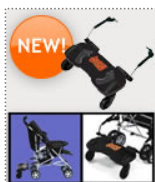

Introducing **KiddyBoard and BuggyBoard** – a quintessential item for mom out and about with baby and toddler! A quick & simple solution for parents with two young children, converting a single pushchair into transport for two! It attaches neatly to the back of a pram or stroller and hooks up neatly out of the way when no longer required with a quick release mechanism to remove them. Fun & comfortable, the boards flex easily over bumps due to the heavy duty swivel wheels & on board suspension offering a smooth ride. Suitable for ages 2 to 5 years and a maximum weight of 20kg.

RSP = R 499.00 per unit